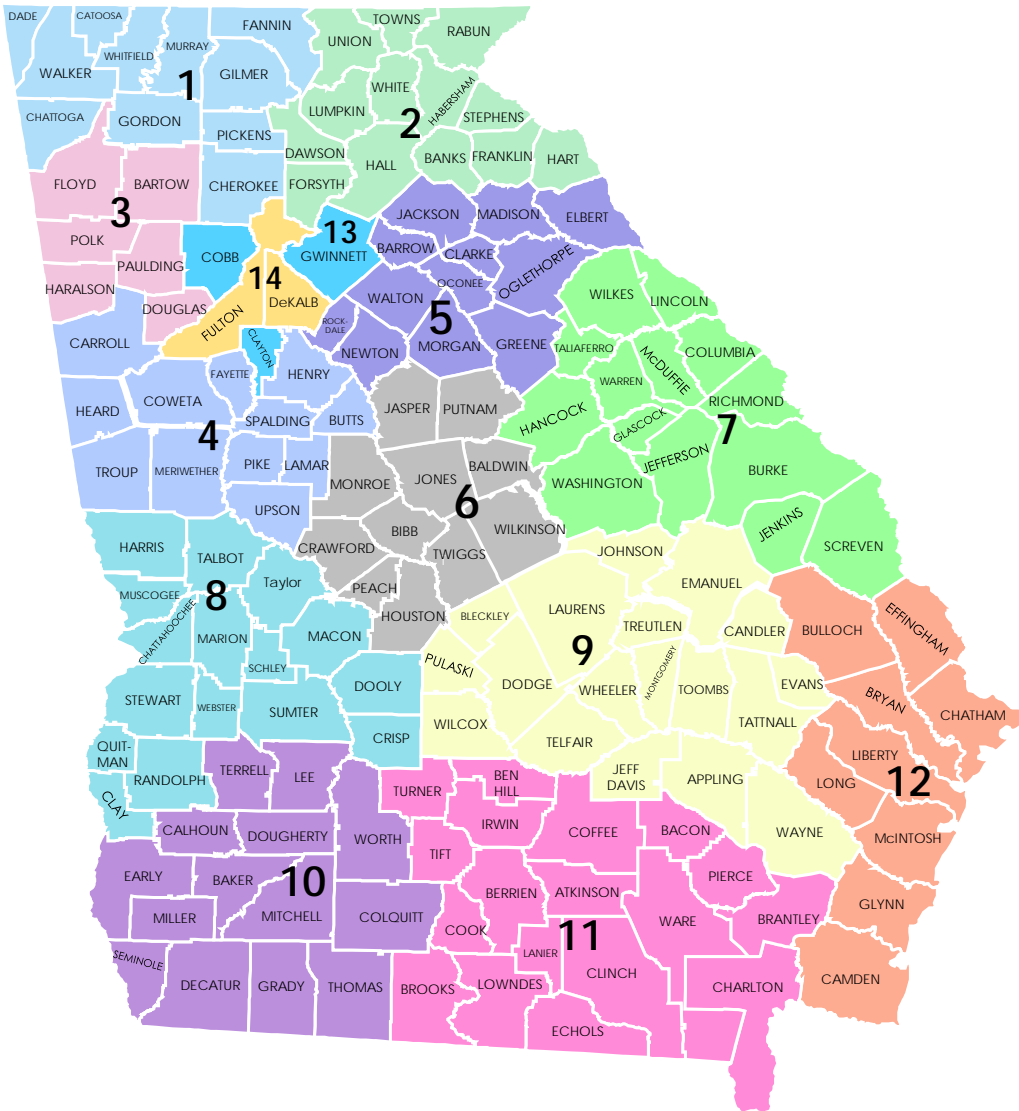

DFCS Regions | Child Welfare

Region 1: Danny Nuckolls

Catoosa, Chattooga, Cherokee, Dade, Fannin, Gilmer, Gordon, Murray, Pickens, Walker, Whitfield

Region 2: Holly Campolong

Banks, Dawson, Forsyth, Franklin, Habersham, Hall, Hart, Lumpkin, Rabun, Stephens, Towns, Union, White

Region 3: Jennifer Brogdon

Bartow, Douglas, Floyd, Haralson, Paulding, Polk

Region 4: Jeffery Brown

Butts, Carroll, Coweta, Fayette, Heard, Henry, Lamar, Meriwether, Pike, Spalding, Troup, Upson

Region 5: Dawn Criss

Barrow, Clarke, Elbert, Greene, Jackson, Madison, Morgan, Newton, Oconee, Oglethorpe, Rockdale, Walton

Region 6: Shay Thornton

Baldwin, Bibb, Crawford, Houston, Jasper, Jones, Monroe, Peach, Putnam, Twiggs, Wilkinson

Region 7: Kelly Beasley

Burke, Columbia, Glascock, Hancock, Jefferson, Jenkins, Lincoln, McDuffie, Richmond, Screven, Taliaferro, Warren, Washington, Wilkes

Region 8: Shannon Fields

Chattahoochee, Clay, Crisp, Dooly, Harris, Macon, Marion, Muscogee, Quitman, Randolph, Schley, Stewart, Sumter, Talbot, Taylor, Webster