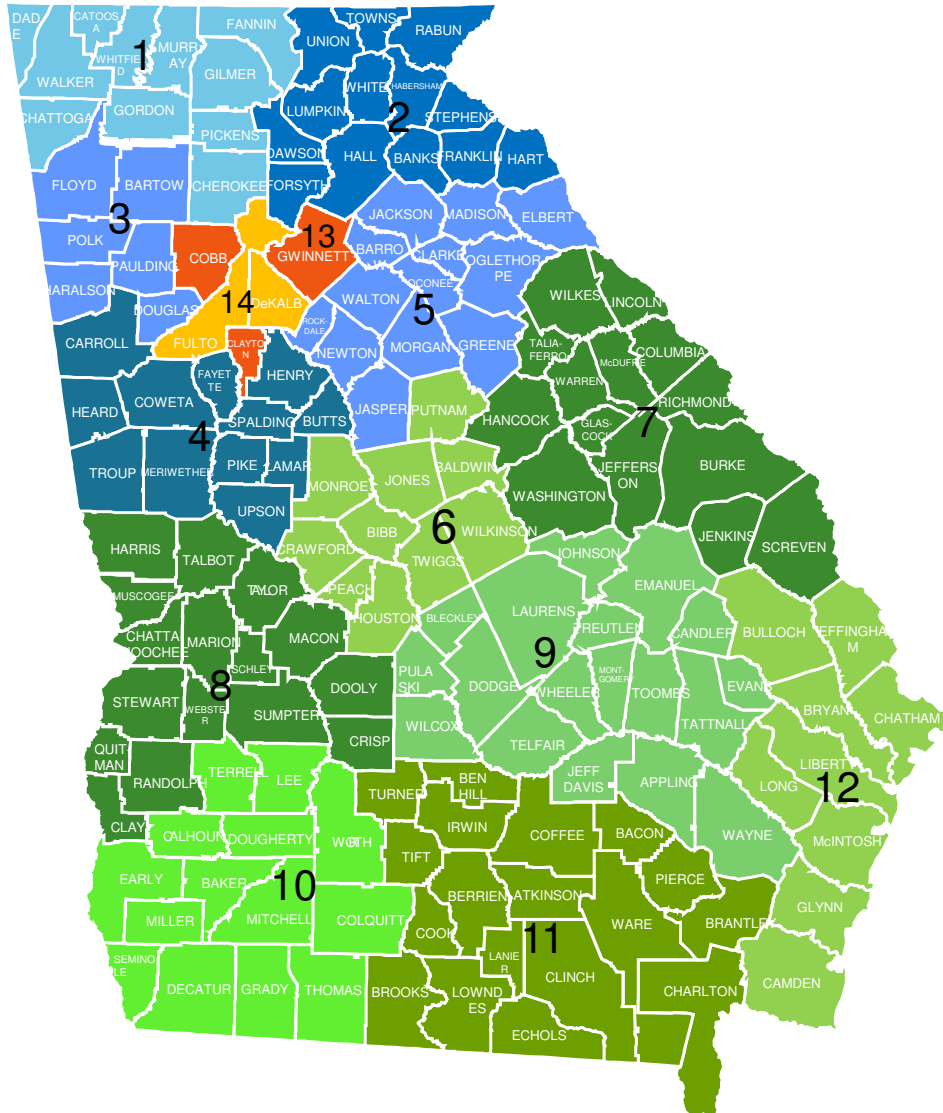

# DFCS Regions

**Region 7: Lynn Barmore**

Burke, Columbia, Glascock, Hancock, Jefferson, Jenkins, Lincoln, McDuffie, Richmond, Screven, Taliaferro, Warren, Washington, Wilkes

**Region 8: Marva Reed**

Chattahoochee, Clay, Crisp, Dooly, Harris, Macon, Marion, Muscogee, Quitman, Randolph, Schley, Stewart, Sumter, Talbot, Taylor, Webster

Baker, Calhoun, Colquitt, Decatur, Dougherty, Early, Grady, Lee, Miller, Mitchell, Seminole, Terrell, Thomas, Worth

**Region 11: Vicki Townsend**

Atkinson, Bacon, Ben Hill, Berrien, Brantley, Brooks, Charlton, Clinch, Coffee, Cook, Echols, Irwin, Lanier, Lowndes, Pierce, Tift, Turner, Ware

**Region 12: Richard (Rick) Chamberlin**

Bryan, Bulloch, Camden, Chatham, Effingham, Glynn, Liberty, Long, McIntosh

**Region 13: Interim, Andrea Tulloch**

Clayton, Cobb, Gwinnett

**Region 14: LaMarva Ivory**

Barrow, Clarke, Elbert, Greene, Jackson, Jasper, Madison, Morgan, Newton, Oconee, Oglethorpe, Rockdale, Walton

**Region 6: Sekema Harmon**

Baldwin, Bibb, Crawford, Houston, Jones, Monroe, Peach, Putnam, Twiggs, Wilkinson