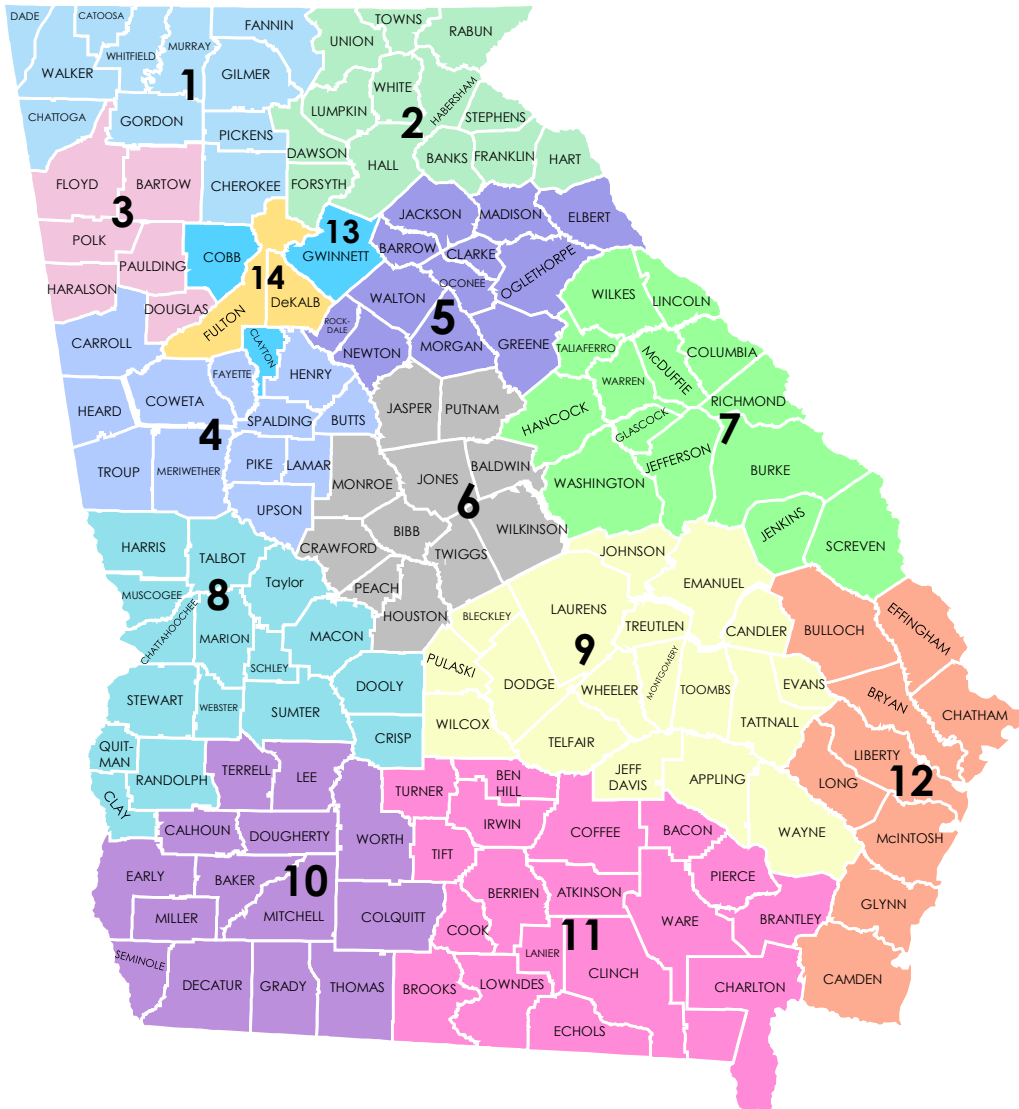

DFCS Regions | Child Welfare

Region 1: Ashley Parham

Catoosa, Chattooga, Cherokee, Dade, Fannin, Gilmer, Gordon, Murray, Pickens, Walker, Whitfield

Region 2: Holly Campolong

Banks, Dawson, Forsyth, Franklin, Habersham, Hall, Hart, Lumpkin, Rabun, Stephens, Towns, Union, White

Region 3: Jennifer Brogdon

Bartow, Douglas, Floyd, Haralson, Paulding, Polk

Region 4: Jeffery Brown

Butts, Carroll, Coweta, Fayette, Heard, Henry, Lamar, Meriwether, Pike, Spalding, Troup, Upson

Region 5: Dawn Criss

Barrow, Clarke, Elbert, Greene, Jackson, Madison, Morgan, Newton, Oconee, Oglethorpe, Rockdale, Walton

Region 6: Shay Thornton

Baldwin, Bibb, Crawford, Houston, Jasper, Jones, Monroe, Peach, Putnam, Twiggs, Wilkinson

Baker, Calhoun, Colquitt, Decatur, Dougherty, Early, Grady, Lee, Miller, Mitchell, Seminole, Terrell, Thomas, Worth

Region 11: Rhonda Wheeler

Atkinson, Bacon, Ben Hill, Berrien, Brantley, Brooks, Charlton, Clinch, Coffee, Cook, Echols, Irwin, Lanier, Lowndes, Pierce, Tift, Turner, Ware