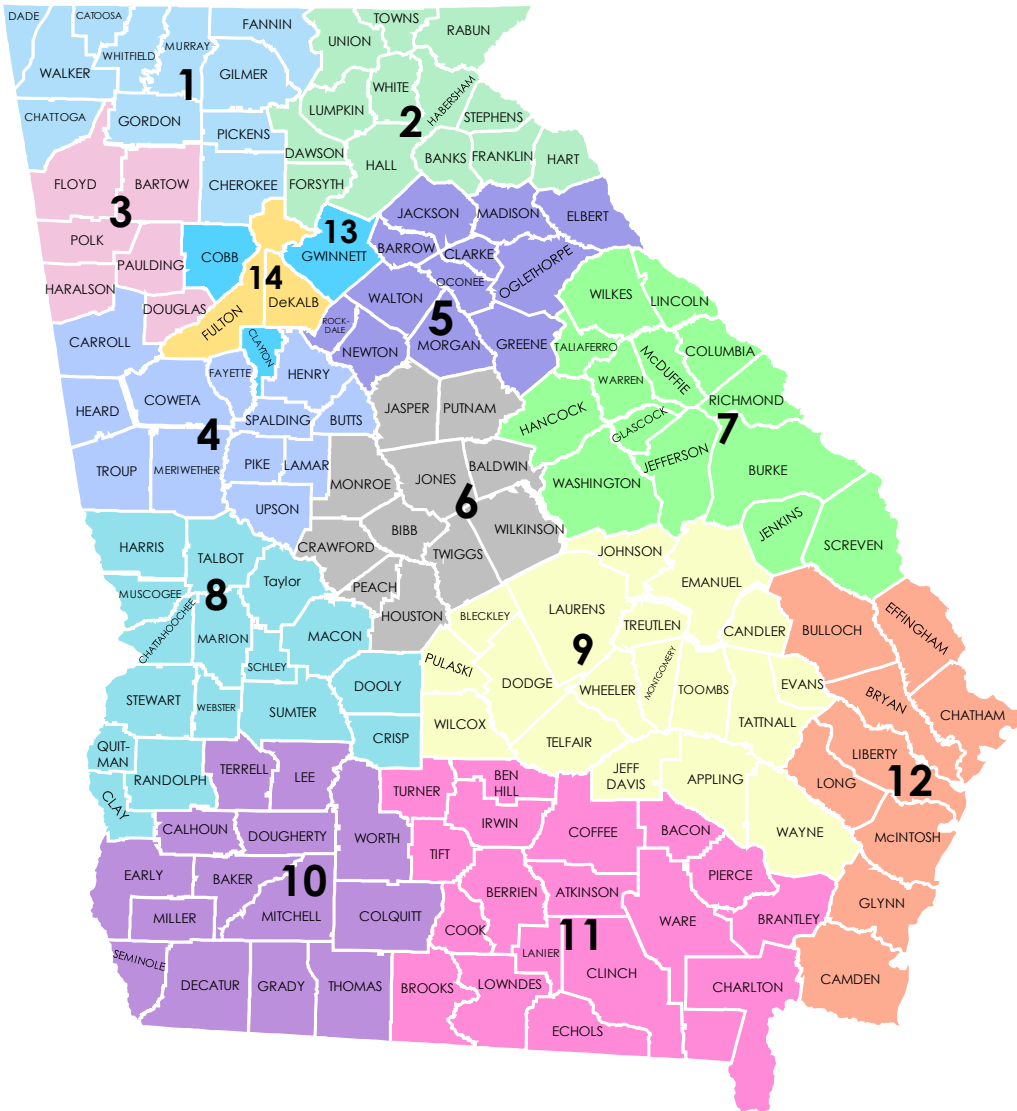

DFCS Districts

Child Welfare Field Operations

North, Metro, and South

Mary Havick, Deputy Commissioner, Child Welfare
Lon Roberts, Assistant Deputy Commissioner, Child Welfare

- Ashley Parham, District Director, North**
- James Binnicker, District Director, Metro**
- LaCharn Dennard, District Director, South**

DFCS Regions | Child Welfare

Region 1: Danny Nuckolls

Catoosa, Chattooga, Cherokee, Dade, Fannin, Gilmer, Gordon, Murray, Pickens, Walker, Whitfield

Region 2: Latisha Flesher

Banks, Dawson, Forsyth, Franklin, Habersham, Hall, Hart, Lumpkin, Rabun, Stephens, Towns, Union, White

Region 3: Jennifer Brogdon

Bartow, Douglas, Floyd, Haralson, Paulding, Polk

Region 4: Jeffery Brown

Butts, Carroll, Coweta, Fayette, Heard, Henry, Lamar, Meriwether, Pike, Spalding, Troup, Upson

Region 5: Dawn Criss

Barrow, Clarke, Elbert, Greene, Jackson, Madison, Morgan, Newton, Oconee, Oglethorpe, Rockdale, Walton

Region 6: Shay Thornton

Baldwin, Bibb, Crawford, Houston, Jasper, Jones, Monroe, Peach, Putnam, Twiggs, Wilkinson