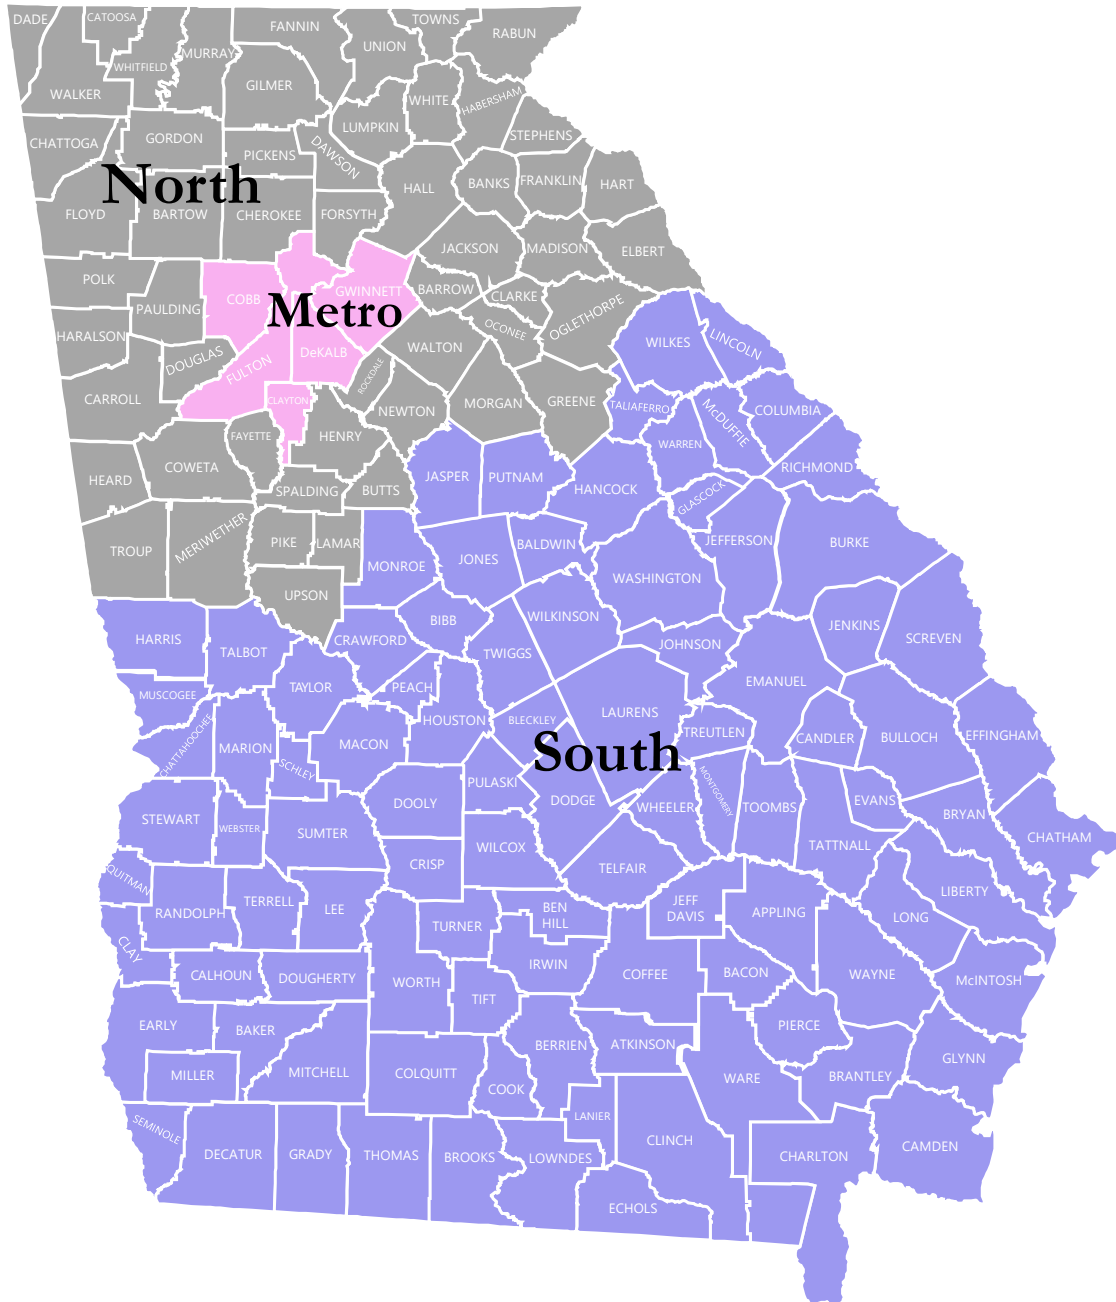

DFCS Districts

Child Welfare Field Operations

North, Metro, and South

Mary Havick, Deputy Commissioner, Child Welfare
Lon Roberts, Assistant Deputy Commissioner, Child Welfare

- Ashley Parham, District Director, North**
- James Binnicker, District Director, Metro**
- LaCharn Dennard, District Director, South**

DFCS Regions | Child Welfare

Region 1: Danny Nuckolls

Catoosa, Chattooga, Cherokee, Dade, Fannin, Gilmer, Gordon, Murray, Pickens, Walker, Whitfield

Region 2: Latisha Flesher

Banks, Dawson, Forsyth, Franklin, Habersham, Hall, Hart, Lumpkin, Rabun, Stephens, Towns, Union, White

Region 3: Jennifer Brogdon

Bartow, Douglas, Floyd, Haralson, Paulding, Polk

Region 4: Jeffery Brown

Butts, Carroll, Coweta, Fayette, Heard, Henry, Lamar, Meriwether, Pike, Spalding, Troup, Upson

Region 5: Dawn Criss

Barrow, Clarke, Elbert, Greene, Jackson, Madison, Morgan, Newton, Oconee, Oglethorpe, Rockdale, Walton

Region 6: Shay Thornton

Baldwin, Bibb, Crawford, Houston, Jasper, Jones, Monroe, Peach, Putnam, Twiggs, Wilkinson