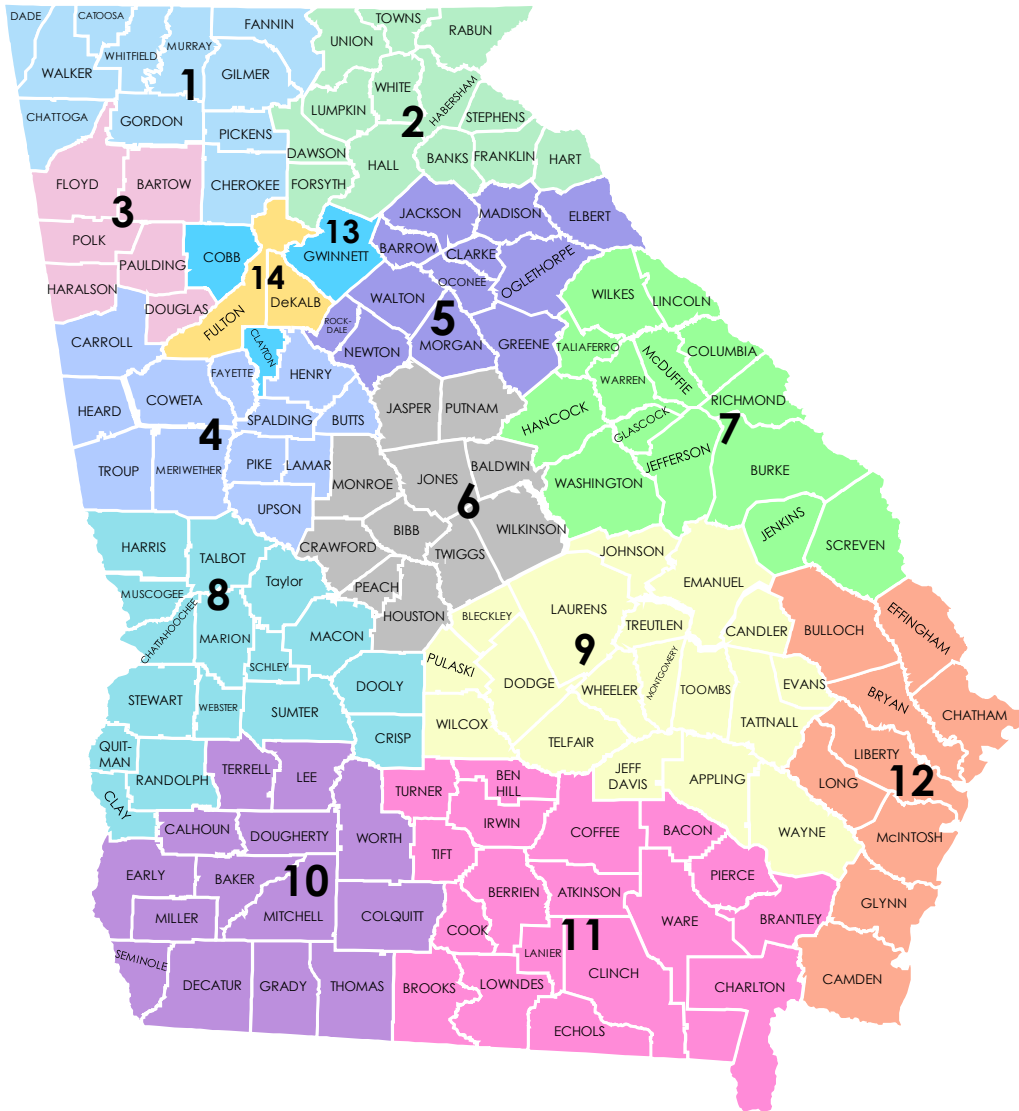

DFCS Districts

Child Welfare Field Operations

North, Metro, and South

Mary Havick, Deputy Commissioner, Child Welfare
Lon Roberts, Assistant Deputy Commissioner, Child Welfare

- Ashley Parham, District Director, North**
- James Binnicker, District Director, Metro**
- LaCharn Dennard, District Director, South**

DFCS Regions | Child Welfare

Region 1: Danny Nuckolls

Catoosa, Chattooga, Cherokee, Dade, Fannin, Gilmer, Gordon, Murray, Pickens, Walker, Whitfield

Region 2: Latisha Flesher

Banks, Dawson, Forsyth, Franklin, Habersham, Hall, Hart, Lumpkin, Rabun, Stephens, Towns, Union, White

Region 3: Jennifer Brogdon

Bartow, Douglas, Floyd, Haralson, Paulding, Polk

Region 4: Jeffery Brown

Butts, Carroll, Coweta, Fayette, Heard, Henry, Lamar, Meriwether, Pike, Spalding, Troup, Upson

Region 5: Dawn Criss

Barrow, Clarke, Elbert, Greene, Jackson, Madison, Morgan, Newton, Oconee, Oglethorpe, Rockdale, Walton

Region 6: Shay Thornton

Baldwin, Bibb, Crawford, Houston, Jasper, Jones, Monroe, Peach, Putnam, Twiggs, Wilkinson